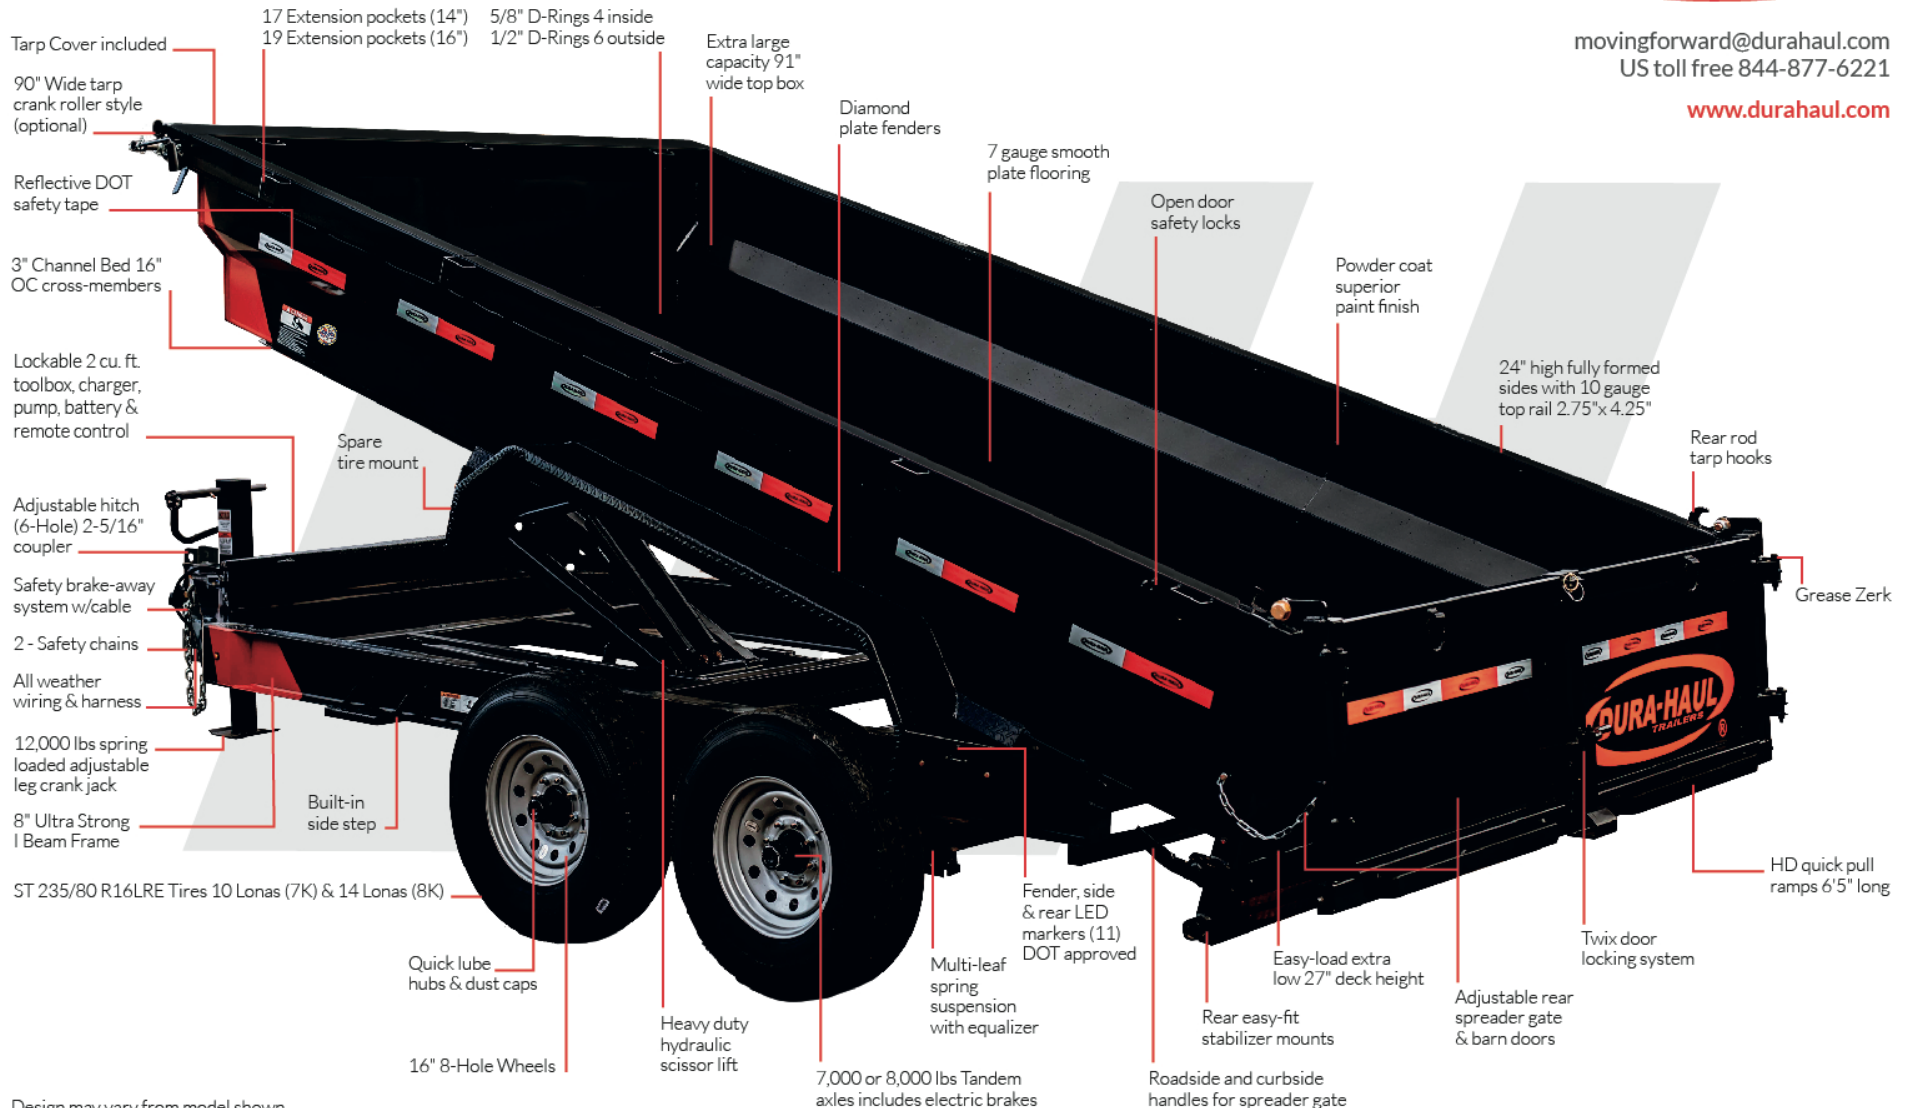

Manual roll up tarp kit

Heavy duty hydraulic scissor lift. 45° lift angle

HD quick pull ramps 6'5" long

Sides & rear LED markers DOT approved

Adjustable coupler

DRL 7' HD LOW PRO DUMP LOW SIDES

movingforward@durahaul.com
US toll free 844-877-6221

www.durahaul.com

Design may vary from model shown.

5-step painting process:

- Steel grit blasting
- Acid wash
- Phosphate treatment
- Heated silicone treatment
- Powder coat finish

Optional Features:

- Color
- Axles
- Manual or electrical tarp
- Spare tire

Size	Axles	Capacity	GVWR	Weight
14'	7 k	7.65 yd3	15400	4,740 lbs
14'	8 k	7.65 yd3	17600	4,740 lbs
16'	7 k	8.71 yd3	15400	4,960 lbs
16'	8 k	8.71 yd3	17600	4,960 lbs