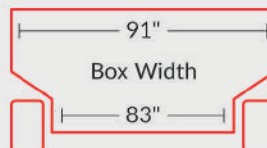

www.durahaul.com

5-step painting process:

- Sandblasting
- Acid wash
- Phosphate treatment
- Heated silicone treatment
- Powder coat finish

GVWR
14,000 lbs
16,000 lbs

Weight
5,247 lbs

Capacity
7.65 yd³

Lift Angle
45°