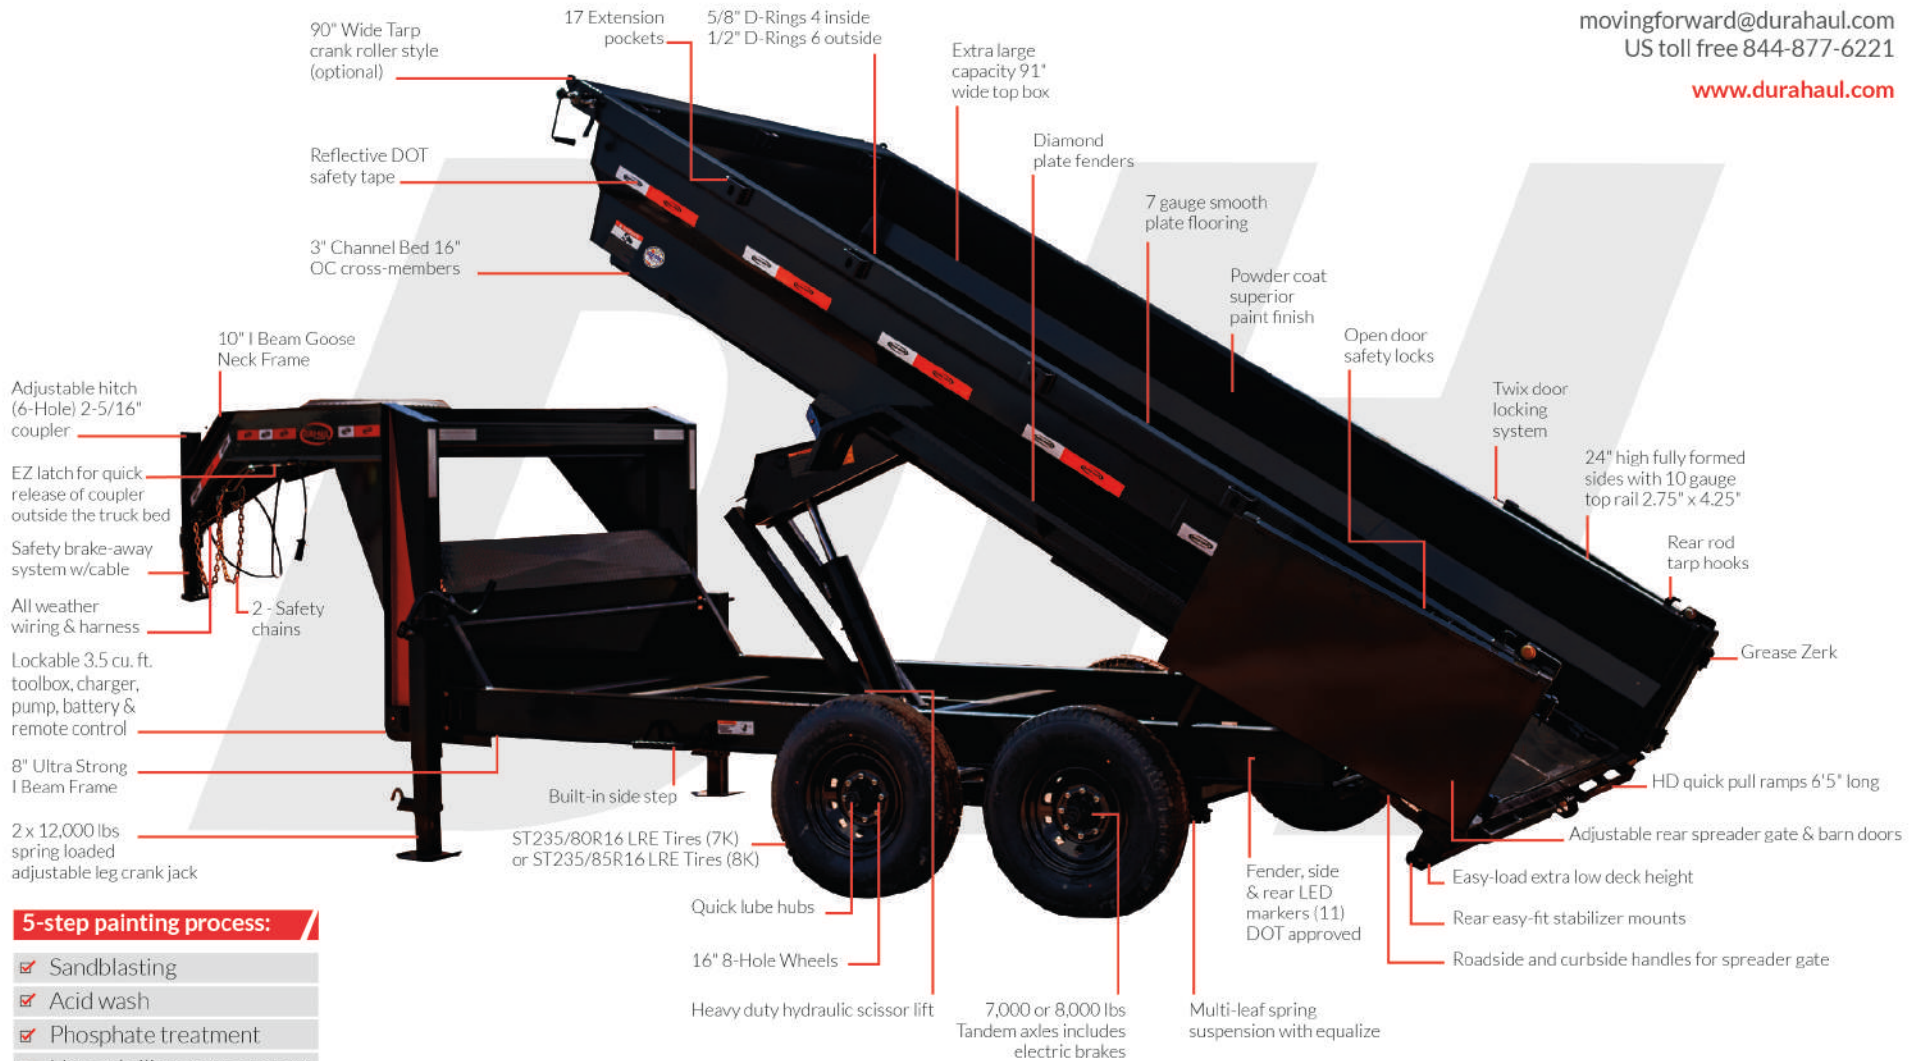

EZ latch for quick release

Heavy duty hydraulic scissor 45° lift angle

HD quick pull ramps 6'5" long

Twix door locking system

90" Wide Tarp crank roller style (optional)

GOOSE NECK 14 ft HD LOW SIDES

movingforward@durahaul.com
US toll free 844-877-6221

www.durahaul.com

5-step painting process:

- Sandblasting
- Acid wash
- Phosphate treatment
- Heated silicone treatment
- Powder coat finish

GVWR
14,000 lbs
16,000 lbs

Weight
5,247 lbs

Capacity
7.65 yd³

Lift Angle
45°

HAUL WITH THE PROS.

Options, color, and design may vary from model shown.