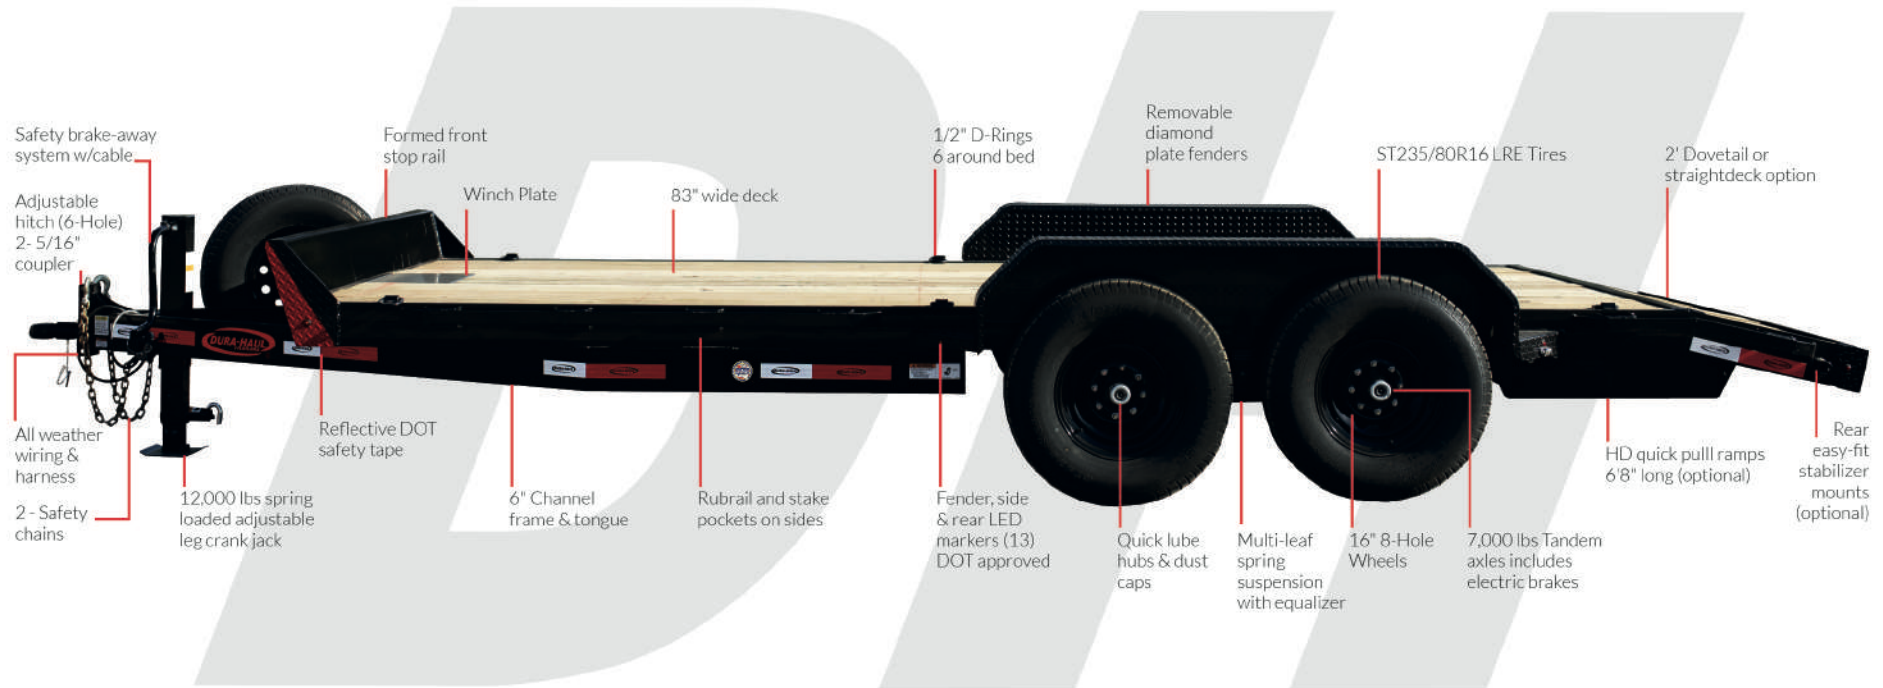

12,000 lbs spring loaded adjustable leg crank jack

HAUL WITH THE PROS.

Multi-leaf spring suspension with equalizer

HD quick pull ramps 6'8" long (optional)

Reflective DOT safety tape

2' Dovetail or straightdeck option

EQUIPMENT HAULER

movingforward@durahaul.com
US toll free 844-877-6221

www.durahaul.com

Weight
2,999lbs

Options Dove Tail:

- ✓ 16' + 2' - 2,833 lbs
- ✓ 18' + 2' - 2,899 lbs
- ✓ 20' + 2' - 2,966 lbs

5-step painting process: