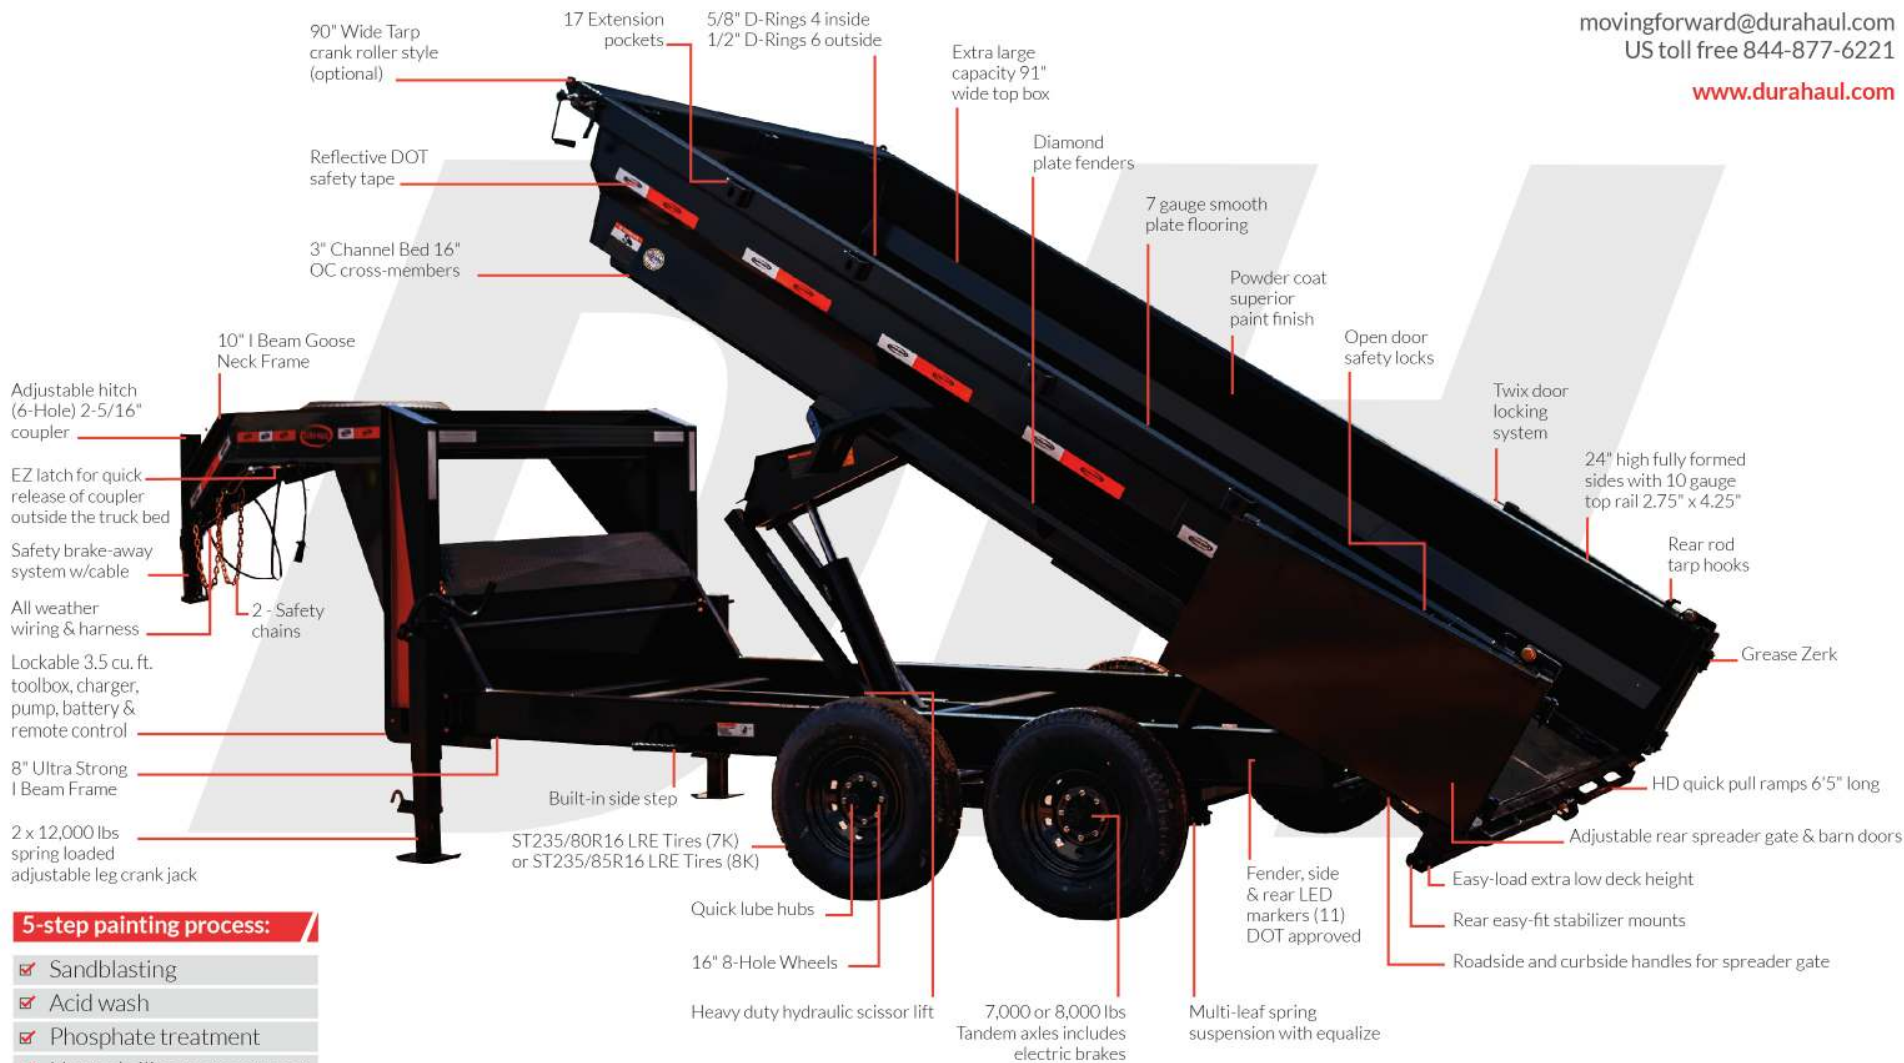

EZ latch for quick release

Heavy duty hydraulic scissor 45° lift angle

HD quick pull ramps 6'5" long

Twix door locking system

90" Wide Tarp crank roller style (optional)

GOOSE NECK 14 ft HD LOW SIDES

movingforward@durahaul.com
US toll free 844-877-6221

www.durahaul.com

Weight
5,247 lbs

Capacity
7.65 yd3

Lift Angle
45°

Box Width
91"
83"

HAUL WITH THE PROS.

Options, color, and design may vary from model shown.