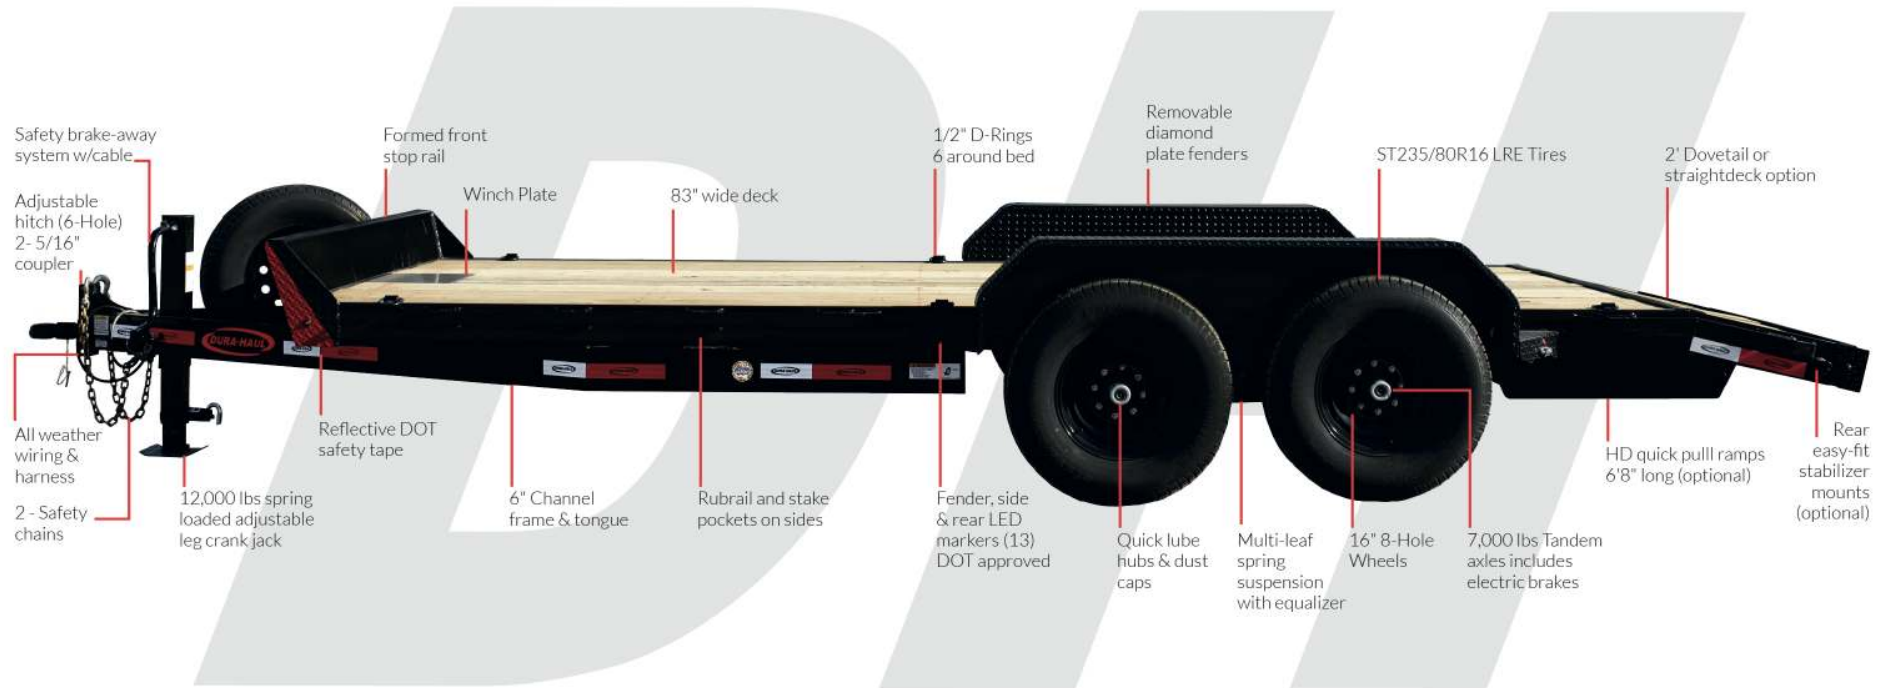

12,000 lbs spring loaded adjustable leg crank jack

HAUL WITH THE PROS.

Multi-leaf spring suspension with equalizer

HD quick pull ramps 6'8" long (optional)

Reflective DOT safety tape

2' Dovetail or straightdeck option

EQUIPMENT HAULER

movingforward@durahaul.com
US toll free 844-877-6221

www.durahaul.com

Weight
2,999lbs

Options Dove Tail:

- ✓ 16' + 2" - 2,833 lbs
- ✓ 18' + 2" - 2,899 lbs
- ✓ 20' + 2" - 2,966 lbs

5-step painting process: